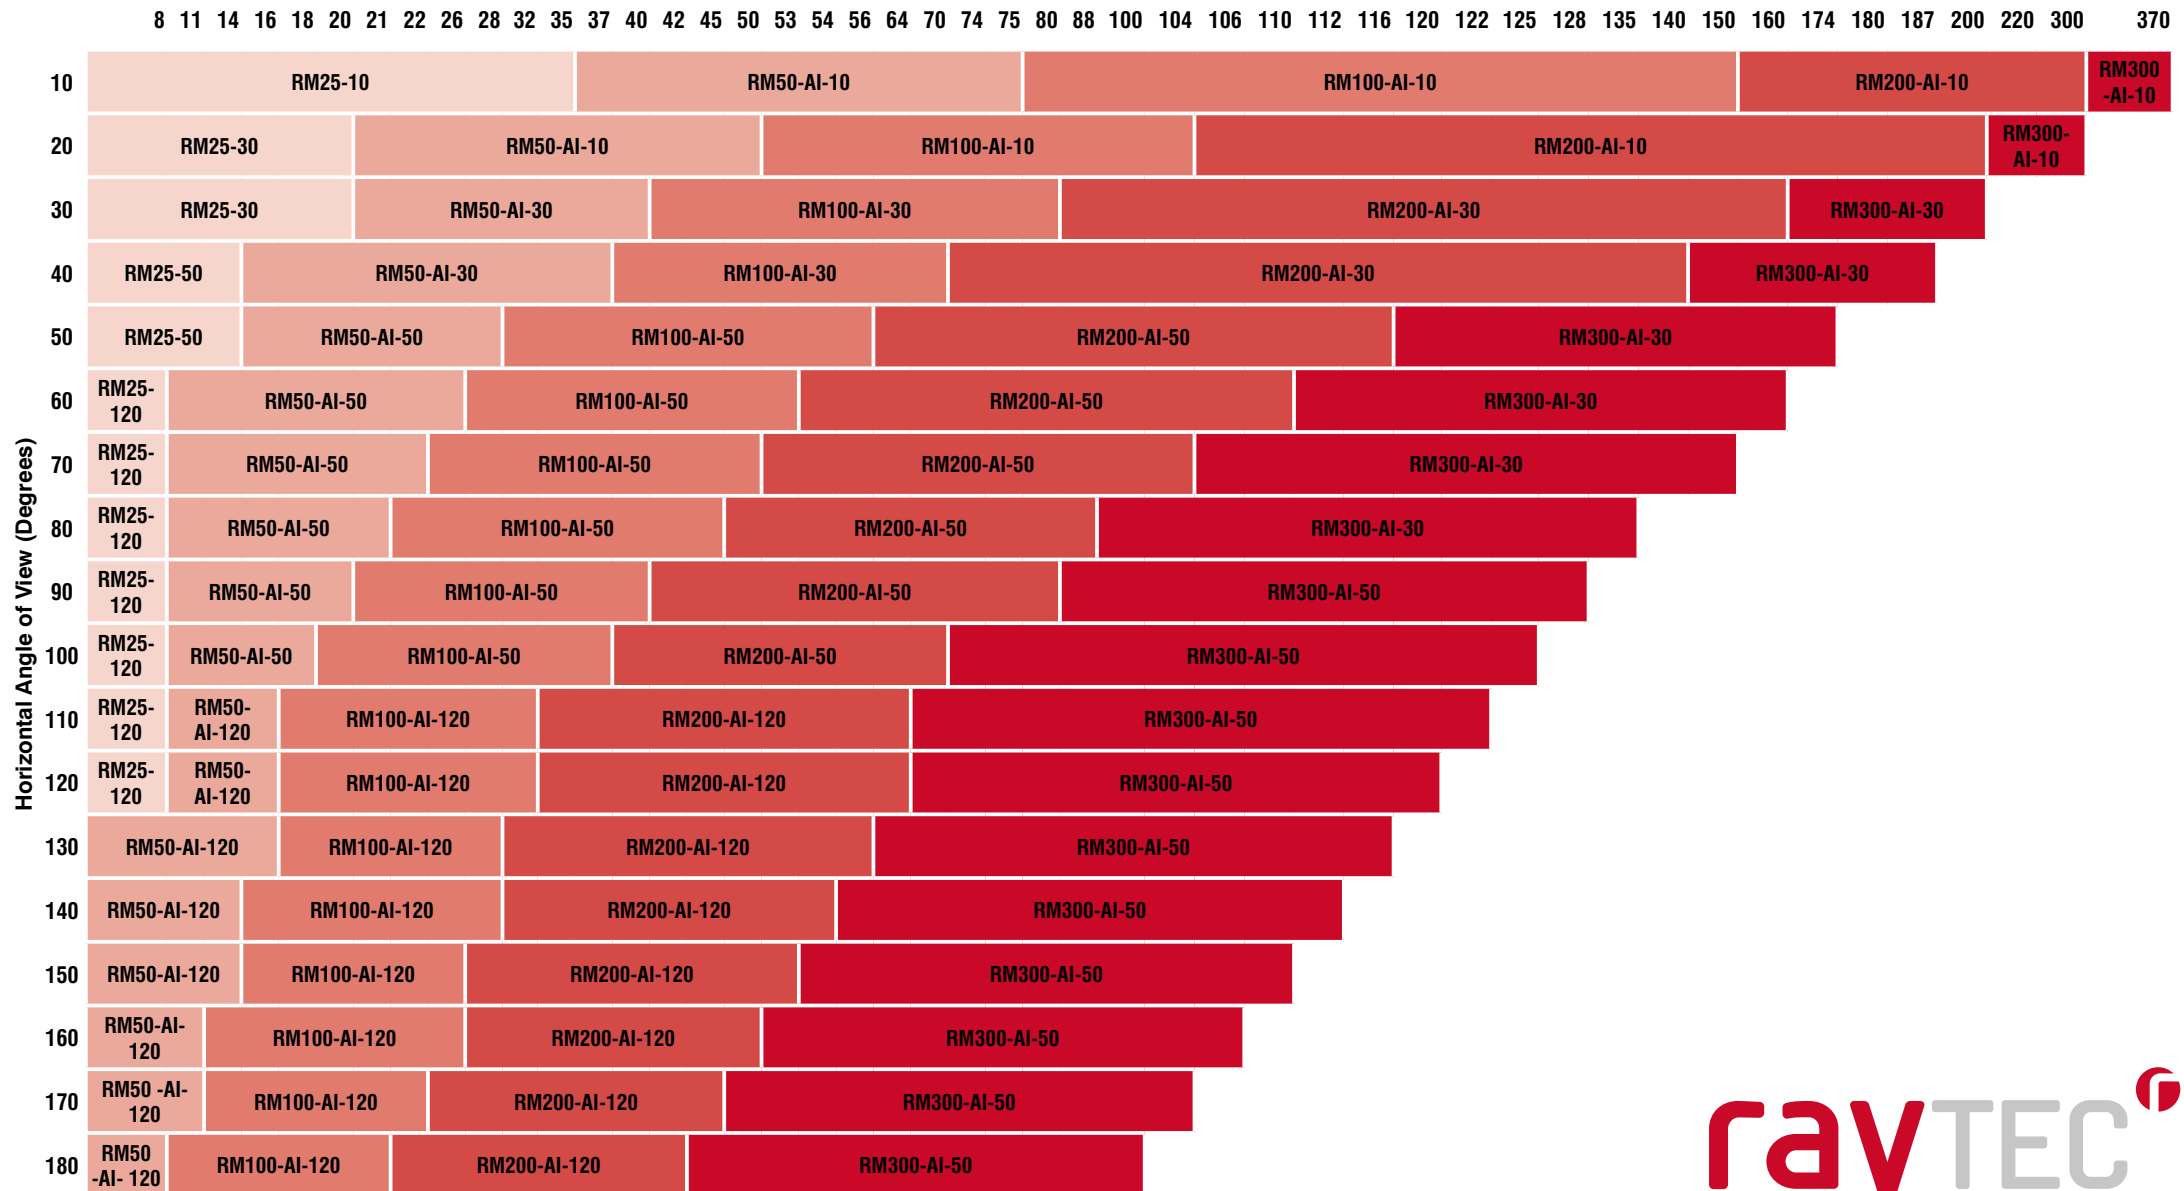

rayMAX INFRA-RED DISTANCE CHART

Maximum Distance (Metres) (Not shown to scale)

Horizontal Angle of View (Degrees)

rayLUX WHITE-LIGHT DISTANCE CHART

Distances for Surveillance purposes only – NOT for general area illumination

VARIO AI DISTANCE CHART

covers every angle

Horizontal Angle of View (Degrees)

White-Light Single Panel

		Maximum Distance (Metres) (Not shown to scale)														
		20	30	35	40	45	50	55	60	70	80	90	100	130	150	
10		VAR-w2-1 10 x 10°					VAR-w4-1 10 x 10°					VAR-w8-1 10 x 10°				
20		VAR-w2-1 35 x 10°			VAR-w4-1 35 x 10°			VAR-w8-1 35 x 10°								
35		VAR-w2-1 35 x 10°			VAR-w4-1 35 x 10°			VAR-w8-1 35 x 10°								
40		VAR-w2-1 60 x 25°	VAR-w4-1 60 x 25°	VAR-w8-1 60 x 25°												
50		VAR-w2-1 60 x 25°	VAR-w4-1 60 x 25°	VAR-w8-1 60 x 25°												
60		VAR-w2-1 60 x 25°	VAR-w4-1 60 x 25°	VAR-w8-1 60 x 25°												